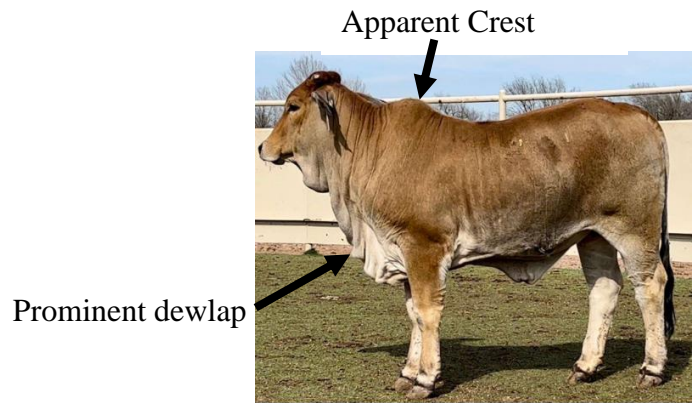

All Other Youth Beef Cattle Show Female Classification Information

FOR THE 2025 FAIR: All Other Youth Beef Cattle Show Females will be shown in one of 2 shows: 1) AOB/Brahman Influenced Females or 2) AOB/Crossbred Females.

Upon entry, exhibitors will enter each animal in either the AOB/Brahman Influenced Female Show or the AOB/Crossbred Female Show, **regardless if they are registered or commercial.**

Brahman Influenced Female Show

The following criteria will be used to classify females in the Brahman Influenced show. Animals **MUST** meet 3 of the 5 criteria listed below:

1. ½ inch of hair or less
2. Ears are “broken” and come to a point
3. There must be an apparent crest
4. Navel score of a 2 or better
5. Dewlap must be prominent

Examples:

Navel score must be a minimum of 2.

*If female does not meet 3 out of 5 of the above criteria, it will be entered in the Crossbred Female Show.

A committee will be present at the weigh-in to make sure females are in the correct show. This committee has the right to change females to the show they deem fit.